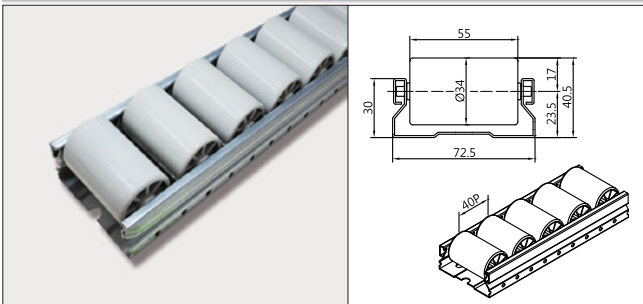

PL-7314TP

TPU-ESD