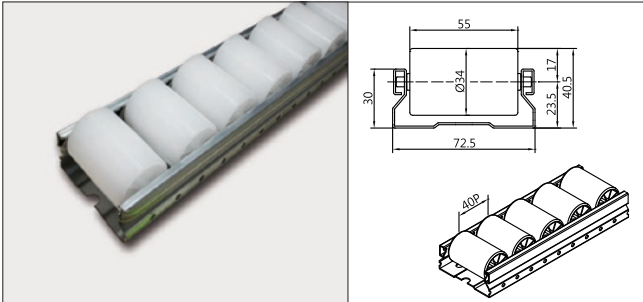

BODY TYPE

1 : STEEL

2 : ALUMINIUM

Packing Unit

- ✓ 1 Bar (1본) = 4M
- ✓ 1 Bundle (1묶음) = 40 SERIES = 10 Bars
- 60 SERIES = 30 ϕ : 6 Bars
- 16 ϕ : 8 Bars
- 73 SERIES = 5 Bars

73 SERIES (STEEL)

PL-7314WH

WHITE