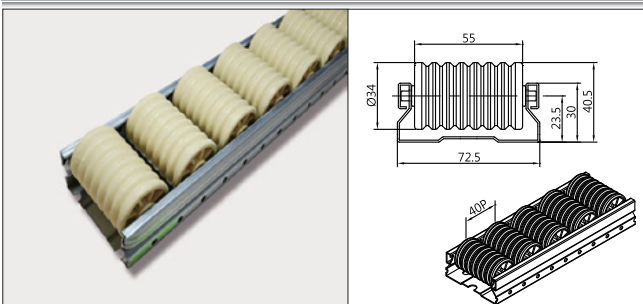

BODY TYPE

1 : STEEL

2 : ALUMINIUM

Packing Unit

- ✓ 1 Bar (1본) = 4M
- ✓ 1 Bundle (1묶음) = 40 SERIES = 10 Bars
- 60 SERIES = 30 ϕ : 6 Bars
- 16 ϕ : 8 Bars
- 73 SERIES = 5 Bars

73 SERIES (STEEL)

PL-7314WH

WHITE

PL-7314ED

ESD

PL-7314TP

TPU-ESD

PL-7314EL

ELASTOMER

73 SERIES (STEEL) - SMALL ROLLER

PL-7314EG

ELASTOMER GROOVE

PL-7314WS

WHITE-SMALL

PL-7314TS

TPU-ESD-SMALL

PL-7314RS

ELASTOMER-SMALL