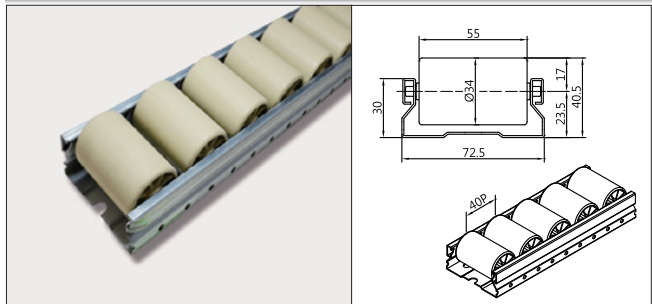

PL-7314EL

ELASTOMER