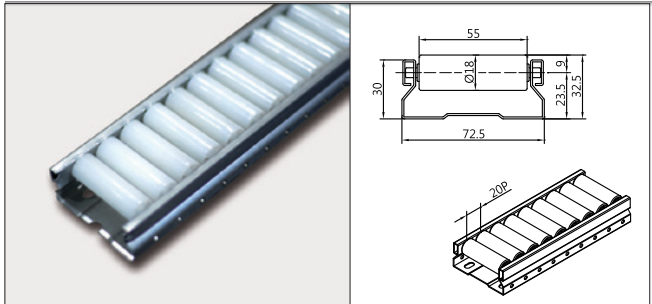

PL-7314WS

WHITE-SMALL