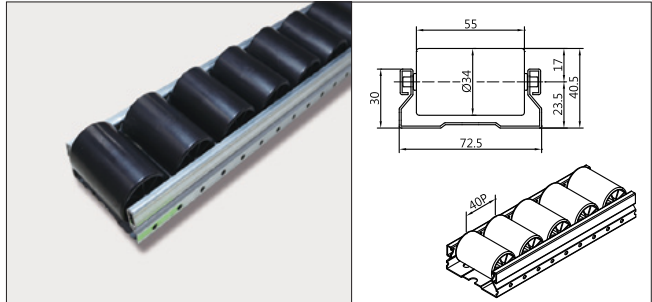

PL-7314ED

ESD